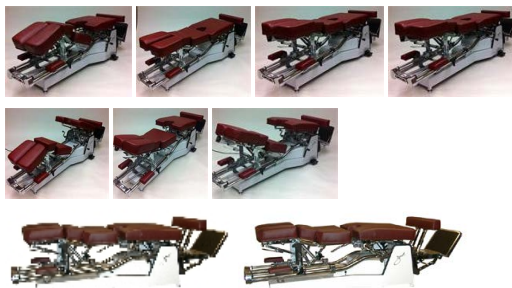

## 210-Zenith Hylo Chiropractic Adjusting Table

[<< Previous in Hylo](#)

[Next in Hylo >>](#)

**Price:** [Call for Pricing](#)

**Order Today**

**Part Number: 210**

[Add to a new shopping list](#)

[Email this page to a friend](#)

Designed to fit your patients and your treatment needs. Anatomically correct cushions adjust to support patient comfortably for relaxation and better results. You will feel the difference, and your patients will request the Zenith Hylo for their next treatment.

Features:

- 5 Year Limited Parts Warranty
- Tilt Headpiece
- Face Paper Toweling & Toweling
- Soft Hinged Dorsal
- Swingaway Abdominal- Adjustable Tension
- Slide & Crank Pelvic
- Adjustable Front Section
- Adjustable Ankle Rest Cushion
- Dual footswitches for easy access up, down, and stop
- Front mounted up, down, and stop switches
- Heritage Upholstery in a variety of colors
- Base colors available in many coordinating colors
- Table Length 89
- Table Height 22, 24, 26, or 28"
- Table Width 24
- Cushion Width 18
- Table Weight 370 lbs. depending on options